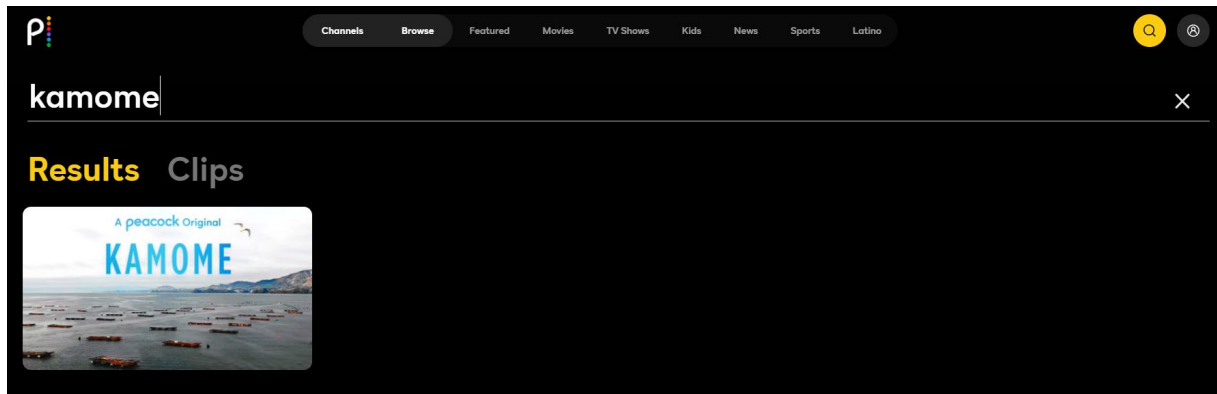

Next:

Type **Kamome** into the Search Page window as shown below. Then select the result box titled “Kamome” as shown below. Or click on the following link be directed to the Kamome Documentary

(<https://www.peacocktv.com/watch/asset/movies/documentary/kamome/8271cd7f-14f3-3fcf-811a-71aa18f3b7f9>)